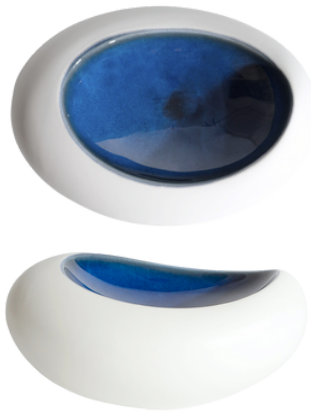

BEAN SHAPE BOWL 8" | 20 CM

DB6161120 - Mirage Black
DB6261120 - Mirage White

L200mm x W150mm x H90mm

Carton: 1/12pcs
CBM/CTN: 0.050
GW: 13.0kg